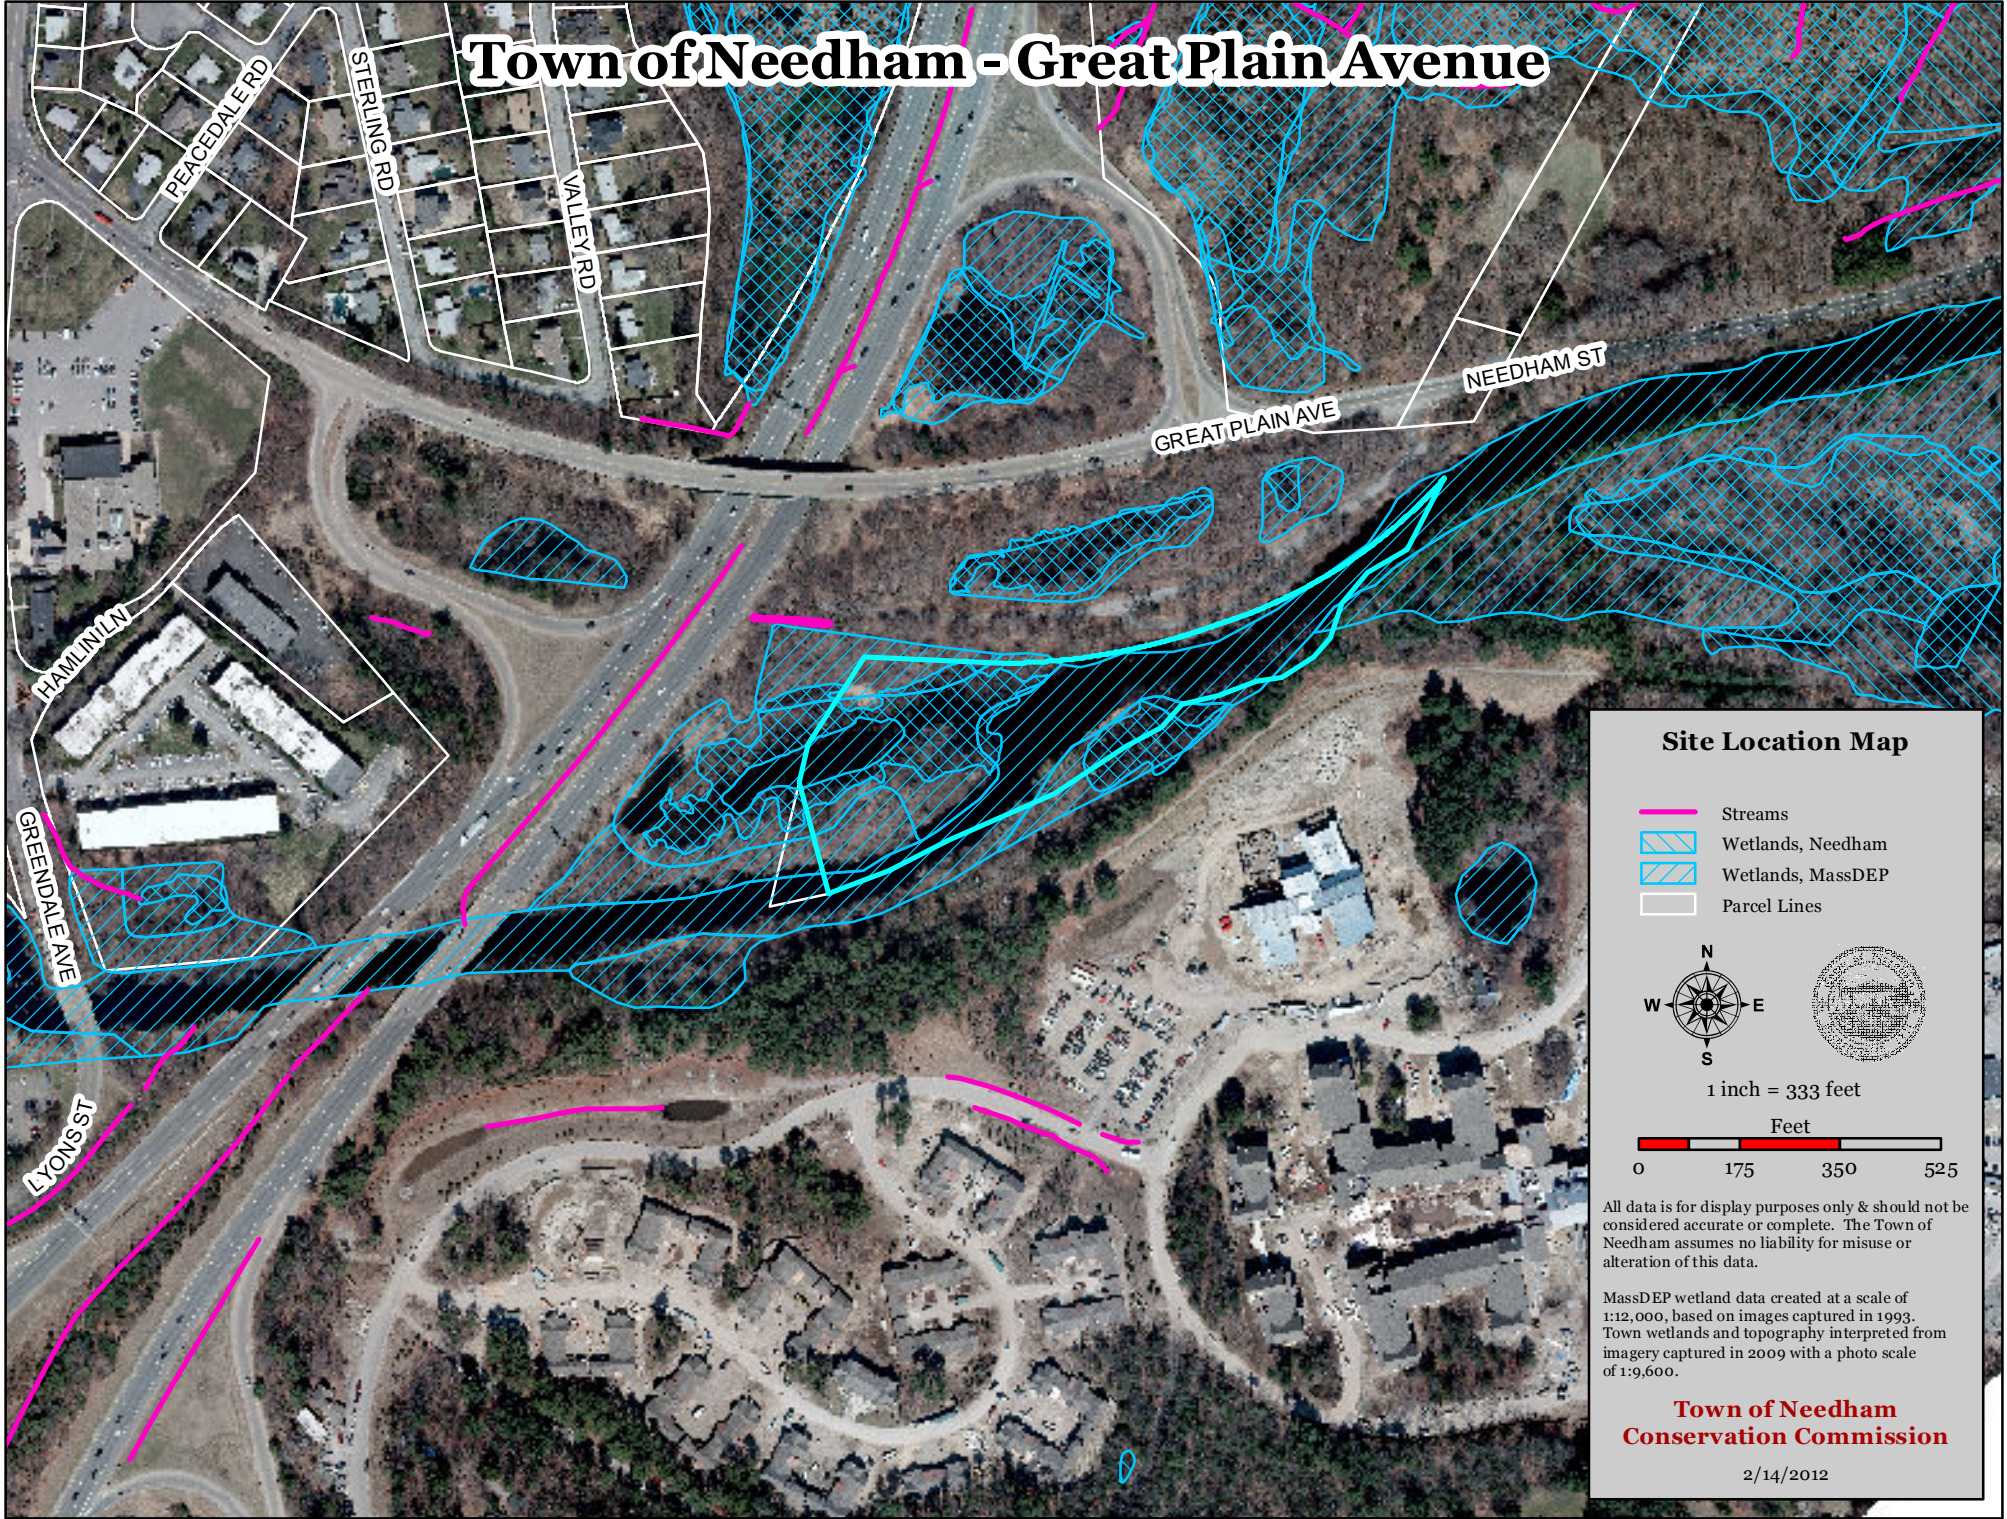

Town of Needham - Great Plain Avenue

Site Location Map

- Streams
- Wetlands, Needham
- Wetlands, MassDEP
- Parcel Lines

All data is for display purposes only & should not be considered accurate or complete. The Town of Needham assumes no liability for misuse or alteration of this data.

MassDEP wetland data created at a scale of 1:12,000, based on images captured in 1993. Town wetlands and topography interpreted from imagery captured in 2009 with a photo scale of 1:9,600.

**Town of Needham
Conservation Commission**